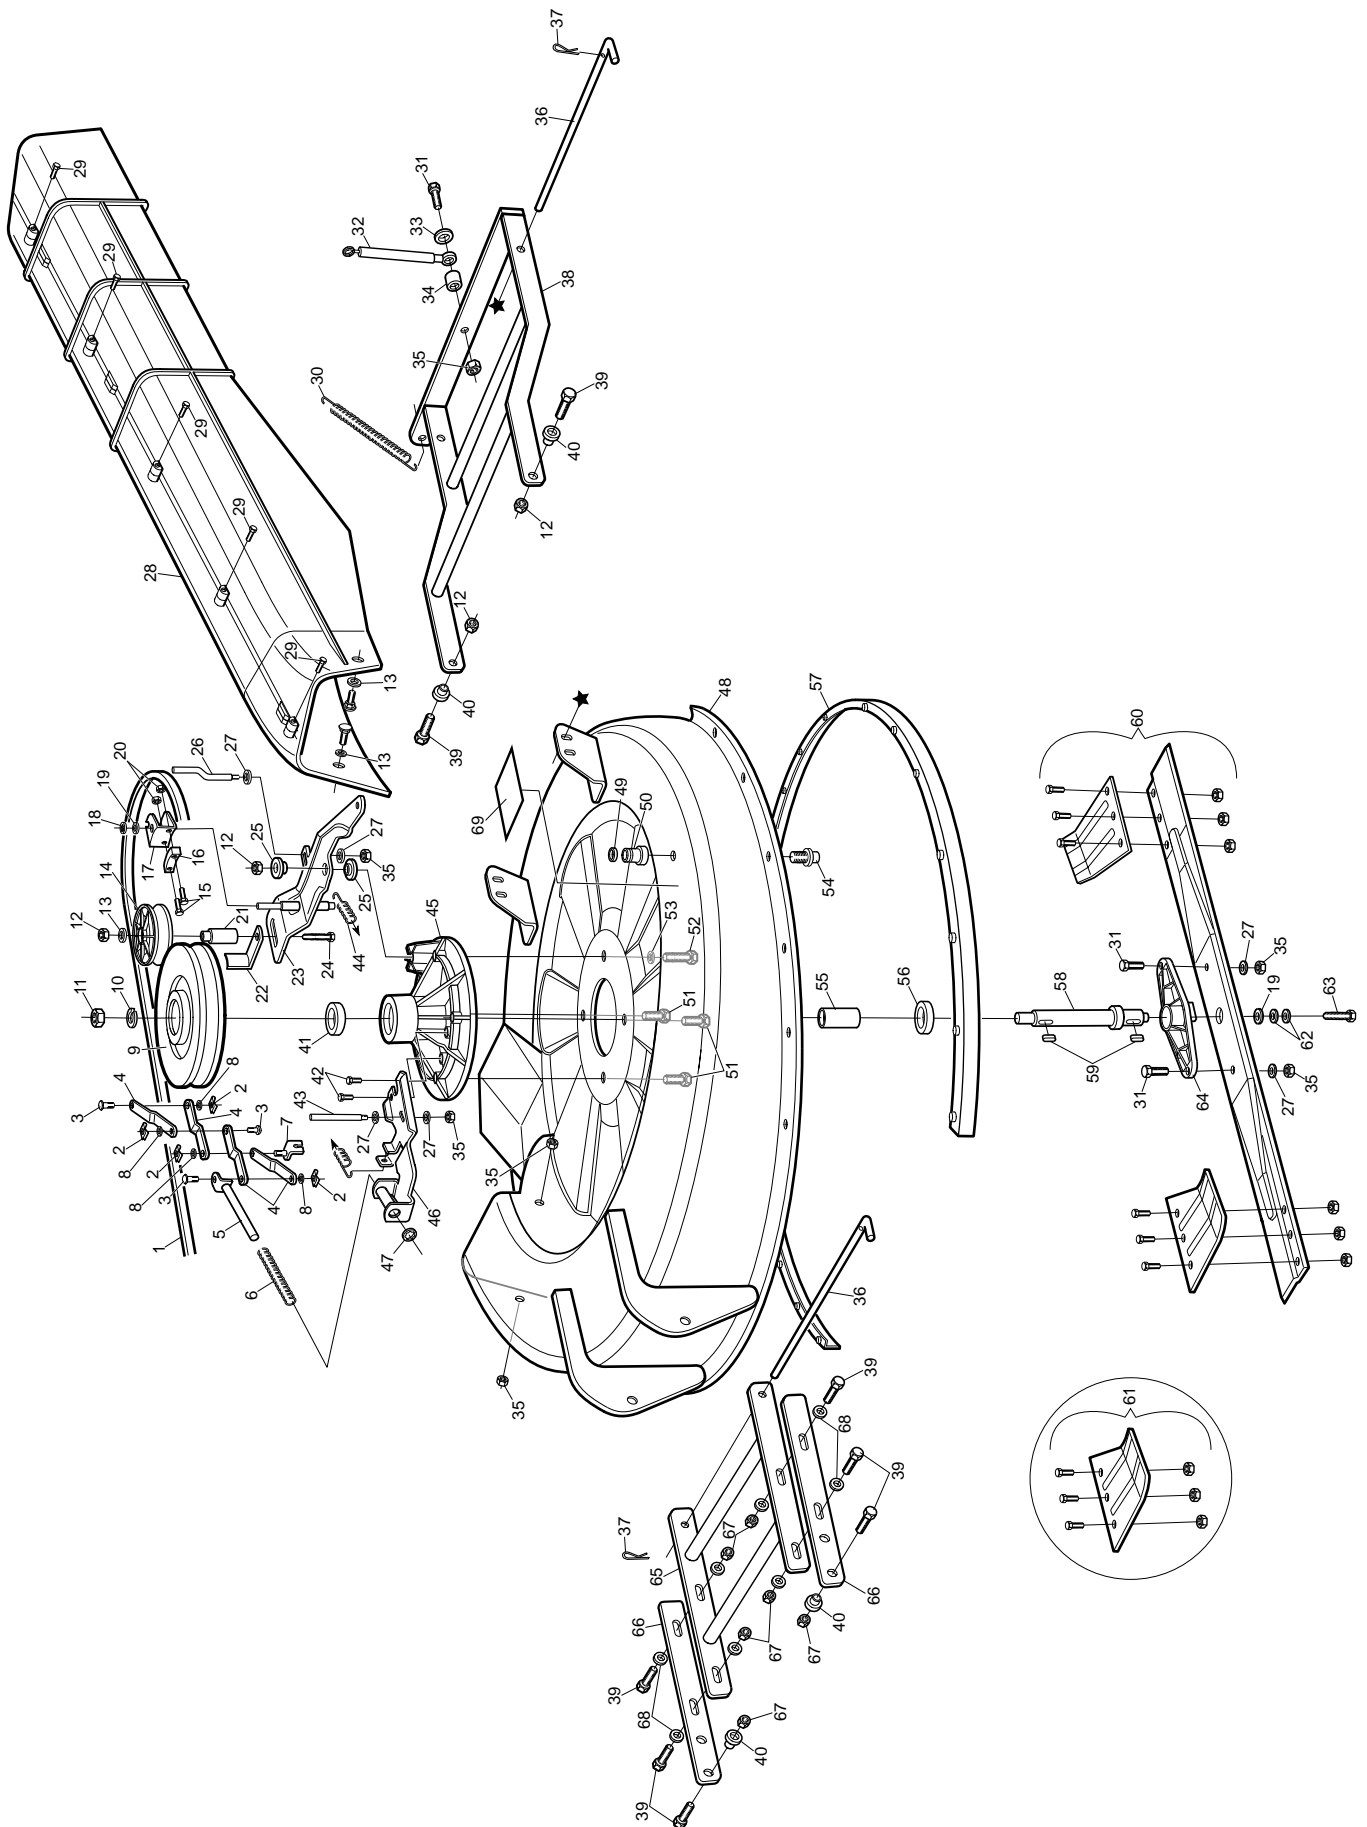

ITEM NO.	DESCRIPTION.	PART NO.	QTY.	ITEM NOTE.
51	Screw	AL521281	3	
52	Screw Hexagon	AL701127	1	
53	Washer	AL701765	1	
54	Connector	AL321347	1	
55	Spacer	AL514094	1	
56	Bearing	AL700503	1	
57	Deck Bush	AL521695	1	
58	Shaft	AL514092	1	
59	Key	AL701595	4	
60	Blade	AL514658	1	
61	Blade Fixing - Kit	AL514659	1	
62	Washer	AL702254	2	
63	Screw	AL701336	1	
64	Blade - Holder	AL514176	1	
65	Front Height Adjuster	AL51421101	1	
66	Height Adjuster	AL51421301	2	
67	Nut	AL700122	6	
68	Washer	AL700151	8	
69	Decal - Hands & Feet	AL526507	2